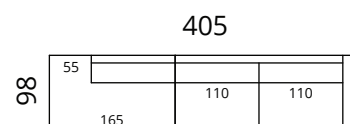

S02-25CL2SDR *

S02-3CL3SDR *

S02-35CL4SDR *

S02-3SDL1C90R *

S02-2SDL25CR *

S02-3SDL3CR *

S02-4SDL35CR *

* Additional legs in the middle

Height: 82 cm · Depth: 98 cm · Seat height: 44 cm · Seat depth: 60 cm · Armrest width: 20 cm · Armrest height: 62 cm · Leg height: 12/15 cm

* All measurements in centimetres

SOFTREND

Newman

Dimensions

S02-1DL2CR