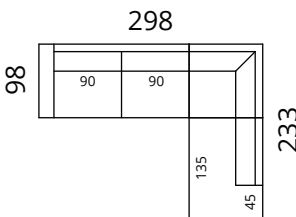

Height: 82 cm · Depth: 98 cm · Seat height: 44 cm · Seat depth: 60 cm · Armrest width: 20 cm · Armrest height: 62 cm · Leg height: 12/15 cm

* All measurements in centimetres

SOFTREND

Newman

Dimensions

S02-1DL2CR

S02-2DL25CR

S02-3DL3CR

S02-3DL35CR

S02-2CL1DR

S02-25CL2DR

S02-3CL3DR

S02-35CL3DR

S02-3DL1C90R

S02-2SDLC25CR

S02-3SDLC3CR

S02-4SDLC35CR

S02-1C90L3DR

S02-25CLC2SDR

S02-3CLC3SDR

S02-35CLC4SDR

S02-4SDLC4SDR

Newman

Dimensions

S02-1C90LC3CR

S02-3CLC1C90R

S02-2CLC2CR

S02-25CLC25CR

S02-3CLC3CR

S02-35CLC35CR