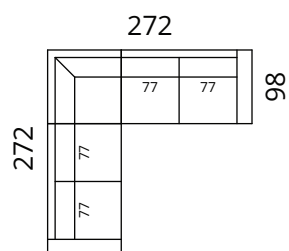

Height: 82 cm · Depth: 98 cm · Seat height: 44 cm · Seat depth: 60 cm · Armrest width: 20 cm · Armrest height: 62 cm · Leg height: 12/15 cm

* All measurements in centimetres

SOFTREND

Newman

Dimensions

S02-1DL2CR

S02-2SDLC25CR

S02-3SDLC3CR

S02-4SDLC35CR

S02-1C90L3DR

S02-25CLC2SDR

S02-3CLC3SDR

S02-35CLC4SDR

S02-4SDLC4SDR

Newman

Dimensions

S02-1C90LC3CR

S02-3CLC1C90R

S02-2CLC2CR

S02-25CLC25CR

S02-3CLC3CR

S02-35CLC35CR