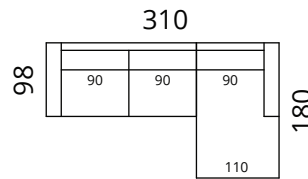

S02-25CL2SDR *

S02-3CL3SDR *

S02-35CL4SDR *

S02-3SDL1C90R *

S02-2SDL25CR *

S02-3SDL3CR *

S02-4SDL35CR *

* Additional legs in the middle

Height: 82 cm · Depth: 98 cm · Seat height: 44 cm · Seat depth: 60 cm · Armrest width: 20 cm · Armrest height: 62 cm · Leg height: 12/15 cm

* All measurements in centimetres

SOFTREND

Newman

Dimensions

S02-1DL2CR

S02-2DL25CR

S02-3DL3CR

S02-3DL35CR

S02-2CL1DR

S02-25CL2DR

S02-3CL3DR

S02-35CL3DR

S02-3DL1C90R

Newman

Dimensions

S02-1C90LC3CR

S02-3CLC1C90R

S02-2CLC2CR

S02-25CLC25CR

S02-3CLC3CR

S02-35CLC35CR