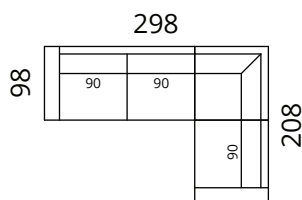

Height: 82 cm · Depth: 98 cm · Seat height: 44 cm · Seat depth: 60 cm · Armrest width: 20 cm · Armrest height: 62 cm · Leg height: 12/15 cm

* All measurements in centimetres

SOFTREND

Newman

Dimensions

S02-1DL2CR

S02-2DL25CR

S02-3DL3CR

S02-3DL35CR

S02-2CL1DR

S02-25CL2DR

S02-3CL3DR

S02-35CL3DR

S02-3DL1C90R

S02-2SDLC25CR

S02-3SDLC3CR

S02-4SDLC35CR

S02-1C90L3DR

S02-25CLC2SDR

S02-3CLC3SDR

S02-35CLC4SDR

S02-4SDLC4SDR

Newman

Dimensions

S02-1C90LC3CR

S02-3CLC1C90R

S02-2CLC2CR

S02-25CLC25CR

S02-3CLC3CR

S02-35CLC35CR