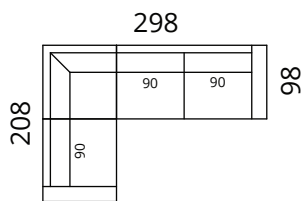

Height: 82 cm · Depth: 98 cm · Seat height: 44 cm · Seat depth: 60 cm · Armrest width: 20 cm · Armrest height: 62 cm · Leg height: 12/15 cm

* All measurements in centimetres

SOFTREND

Newman

Dimensions

S02-1DL2CR

S02-2DL25CR

S02-3DL3CR

S02-3DL35CR

S02-2CL1DR

S02-25CL2DR

S02-3CL3DR

S02-35CL3DR

S02-3DL1C90R

S02-2SDLC25CR

S02-3SDLC3CR

S02-4SDLC35CR

S02-1C90L3DR

S02-25CLC2SDR

S02-3CLC3SDR

S02-35CLC4SDR

S02-4SDLC4SDR

Newman

Dimensions

S02-1C90LC3CR

S02-3CLC1C90R

S02-2CLC2CR

S02-25CLC25CR

S02-3CLC3CR

S02-35CLC35CR