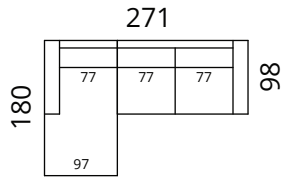

S02-25CL2SDR *

S02-3CL3SDR *

S02-35CL4SDR *

S02-3SDL1C90R *

S02-2SDL25CR *

S02-3SDL3CR *

S02-4SDL35CR *

* Additional legs in the middle

Height: 82 cm · Depth: 98 cm · Seat height: 44 cm · Seat depth: 60 cm · Armrest width: 20 cm · Armrest height: 62 cm · Leg height: 12/15 cm

* All measurements in centimetres

SOFTREND

Newman

Dimensions

S02-1DL2CR

S02-2DL25CR

S02-3DL3CR

S02-3DL35CR

S02-2CL1DR

S02-25CL2DR

S02-3CL3DR

S02-35CL3DR

S02-3DL1C90R