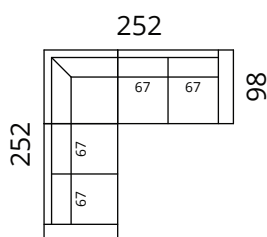

Height: 82 cm · Depth: 98 cm · Seat height: 44 cm · Seat depth: 60 cm · Armrest width: 20 cm · Armrest height: 62 cm · Leg height: 12/15 cm

* All measurements in centimetres

SOFTREND

Newman

Dimensions

S02-1DL2CR

S02-2SDLC25CR

S02-3SDLC3CR

S02-4SDLC35CR

S02-1C90L3DR

S02-25CLC2SDR

S02-3CLC3SDR

S02-35CLC4SDR

S02-4SDLC4SDR

Newman

Dimensions

S02-1C90LC3CR

S02-3CLC1C90R

S02-2CLC2CR

S02-25CLC25CR

S02-3CLC3CR

S02-35CLC35CR