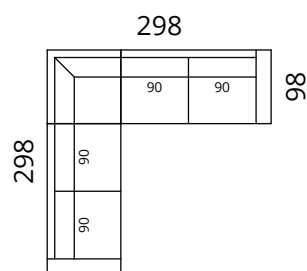

Height: 82 cm · Depth: 98 cm · Seat height: 44 cm · Seat depth: 60 cm · Armrest width: 20 cm · Armrest height: 62 cm · Leg height: 12/15 cm

* All measurements in centimetres

SOFTREND

Newman

Dimensions

S02-1DL2CR

S02-2SDLC25CR

S02-3SDLC3CR

S02-4SDLC35CR

S02-1C90L3DR

S02-25CLC2SDR

S02-3CLC3SDR

S02-35CLC4SDR

S02-4SDLC4SDR

Newman

Dimensions

S02-1C90LC3CR

S02-3CLC1C90R

S02-2CLC2CR

S02-25CLC25CR

S02-3CLC3CR

S02-35CLC35CR