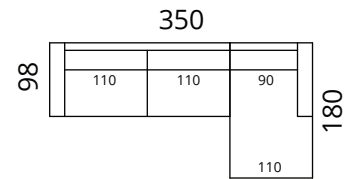

Height: 82 cm · Depth: 98 cm · Seat height: 44 cm · Seat depth: 60 cm · Armrest width: 20 cm · Armrest height: 62 cm · Leg height: 12/15 cm

* All measurements in centimetres

SOFTREND

Newman

Dimensions

S02-1DL2CR

S02-2DL25CR

S02-3DL3CR

S02-3DL35CR

S02-2CL1DR

S02-25CL2DR

S02-3CL3DR

S02-35CL3DR

S02-3DL1C90R