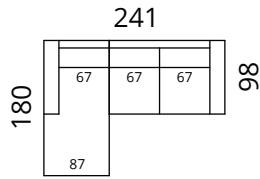

S02-25CL2SDR *

S02-3CL3SDR *

S02-35CL4SDR *

S02-3SDL1C90R *

S02-2SDL25CR *

S02-3SDL3CR *

S02-4SDL35CR *

* Additional legs in the middle

Height: 82 cm · Depth: 98 cm · Seat height: 44 cm · Seat depth: 60 cm · Armrest width: 20 cm · Armrest height: 62 cm · Leg height: 12/15 cm

* All measurements in centimetres

SOFTREND

Newman

Dimensions

S02-1DL2CR

S02-2DL25CR

S02-3DL3CR

S02-3DL35CR

S02-2CL1DR

S02-25CL2DR

S02-3CL3DR

S02-35CL3DR

S02-3DL1C90R