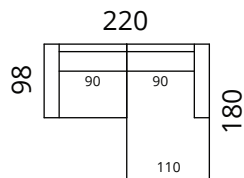

S02-1C90L3DR