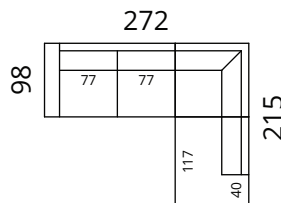

Height: 82 cm · Depth: 98 cm · Seat height: 44 cm · Seat depth: 60 cm · Armrest width: 20 cm · Armrest height: 62 cm · Leg height: 12/15 cm

* All measurements in centimetres

SOFTREND

Newman

Dimensions

S02-1DL2CR

S02-2DL25CR

S02-3DL3CR

S02-3DL35CR

S02-2CL1DR

S02-25CL2DR

S02-3CL3DR

S02-35CL3DR

S02-3DL1C90R

S02-2SDLC25CR

S02-3SDLC3CR

S02-4SDLC35CR

S02-1C90L3DR

S02-25CLC2SDR

S02-3CLC3SDR

S02-35CLC4SDR

S02-4SDLC4SDR

Newman

Dimensions

S02-1C90LC3CR

S02-3CLC1C90R

S02-2CLC2CR

S02-25CLC25CR

S02-3CLC3CR

S02-35CLC35CR