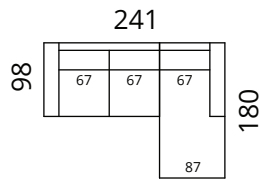

S02-25CL2SDR *

S02-3CL3SDR *

S02-35CL4SDR *

S02-3SDL1C90R *

S02-2SDL25CR *

S02-3SDL3CR *

S02-4SDL35CR *

* Additional legs in the middle

Height: 82 cm · Depth: 98 cm · Seat height: 44 cm · Seat depth: 60 cm · Armrest width: 20 cm · Armrest height: 62 cm · Leg height: 12/15 cm

* All measurements in centimetres

SOFTREND

Newman

Dimensions

S02-1DL2CR

S02-2DL25CR

S02-3DL3CR

S02-3DL35CR

S02-2CL1DR

S02-25CL2DR

S02-3CL3DR

S02-35CL3DR

S02-3DL1C90R

Newman

Dimensions

S02-1C90LC3CR

S02-3CLC1C90R

S02-2CLC2CR

S02-25CLC25CR

S02-3CLC3CR

S02-35CLC35CR