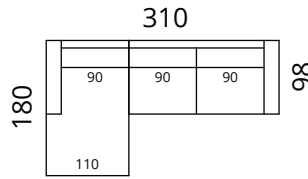

S02-25CL2SDR *

S02-3CL3SDR *

S02-35CL4SDR *

S02-3SDL1C90R *

S02-2SDL25CR *

S02-3SDL3CR *

S02-4SDL35CR *

* Additional legs in the middle

Height: 82 cm · Depth: 98 cm · Seat height: 44 cm · Seat depth: 60 cm · Armrest width: 20 cm · Armrest height: 62 cm · Leg height: 12/15 cm

* All measurements in centimetres

SOFTREND

Newman

Dimensions

S02-1DL2CR

S02-2DL25CR

S02-3DL3CR

S02-3DL35CR

S02-2CL1DR

S02-25CL2DR

S02-3CL3DR

S02-35CL3DR

S02-3DL1C90R