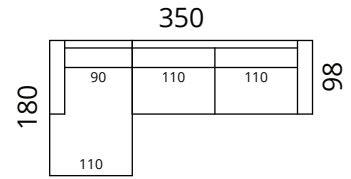

S02-3DL35CR