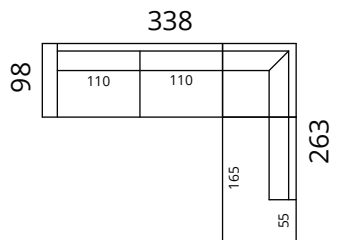

Height: 82 cm · Depth: 98 cm · Seat height: 44 cm · Seat depth: 60 cm · Armrest width: 20 cm · Armrest height: 62 cm · Leg height: 12/15 cm

* All measurements in centimetres

SOFTREND

Newman

Dimensions

S02-1DL2CR

S02-2SDLC25CR

S02-3SDLC3CR

S02-4SDLC35CR

S02-1C90L3DR

S02-25CLC2SDR

S02-3CLC3SDR

S02-35CLC4SDR

S02-4SDLC4SDR

Newman

Dimensions

S02-1C90LC3CR

S02-3CLC1C90R

S02-2CLC2CR

S02-25CLC25CR

S02-3CLC3CR

S02-35CLC35CR