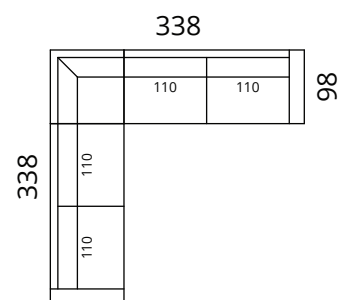

Height: 82 cm · Depth: 98 cm · Seat height: 44 cm · Seat depth: 60 cm · Armrest width: 20 cm · Armrest height: 62 cm · Leg height: 12/15 cm

* All measurements in centimetres

SOFTREND

Newman

Dimensions

S02-1DL2CR

Newman

Dimensions

S02-1C90LC3CR

S02-3CLC1C90R

S02-2CLC2CR

S02-25CLC25CR

S02-3CLC3CR

S02-35CLC35CR