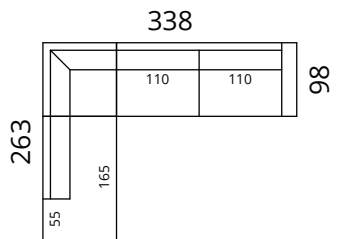

Height: 82 cm · Depth: 98 cm · Seat height: 44 cm · Seat depth: 60 cm · Armrest width: 20 cm · Armrest height: 62 cm · Leg height: 12/15 cm

* All measurements in centimetres

SOFTREND

Newman

Dimensions

S02-1DL2CR

S02-2DL25CR

S02-3DL3CR

S02-3DL35CR

S02-2CL1DR

S02-25CL2DR

S02-3CL3DR

S02-35CL3DR

S02-3DL1C90R

S02-2SDLC25CR

S02-3SDLC3CR

S02-4SDLC35CR

S02-1C90L3DR

S02-25CLC2SDR

S02-3CLC3SDR

S02-35CLC4SDR

S02-4SDLC4SDR

Newman

Dimensions

S02-1C90LC3CR

S02-3CLC1C90R

S02-2CLC2CR

S02-25CLC25CR

S02-3CLC3CR

S02-35CLC35CR