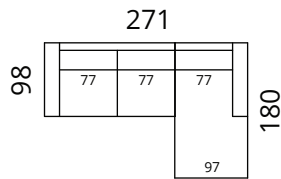

S02-25CL2SDR *

S02-3CL3SDR *

S02-35CL4SDR *

S02-3SDL1C90R *

S02-2SDL25CR *

S02-3SDL3CR *

S02-4SDL35CR *

* Additional legs in the middle

Height: 82 cm · Depth: 98 cm · Seat height: 44 cm · Seat depth: 60 cm · Armrest width: 20 cm · Armrest height: 62 cm · Leg height: 12/15 cm

* All measurements in centimetres

SOFTREND

Newman

Dimensions

S02-1DL2CR

S02-2DL25CR

S02-3DL3CR

S02-3DL35CR

S02-2CL1DR

S02-25CL2DR

S02-3CL3DR

S02-35CL3DR

S02-3DL1C90R

S02-2SDLC25CR

S02-3SDLC3CR

S02-4SDLC35CR

S02-1C90L3DR

S02-25CLC2SDR

S02-3CLC3SDR

S02-35CLC4SDR

S02-4SDLC4SDR