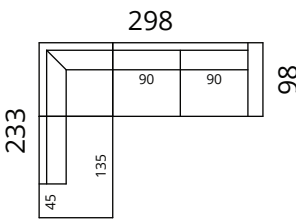

Height: 82 cm · Depth: 98 cm · Seat height: 44 cm · Seat depth: 60 cm · Armrest width: 20 cm · Armrest height: 62 cm · Leg height: 12/15 cm

* All measurements in centimetres

SOFTREND

Newman

Dimensions

S02-1DL2CR

S02-2DL25CR

S02-3DL3CR

S02-3DL35CR

S02-2CL1DR

S02-25CL2DR

S02-3CL3DR

S02-35CL3DR

S02-3DL1C90R

S02-2SDLC25CR

S02-3SDLC3CR

S02-4SDLC35CR

S02-1C90L3DR

S02-25CLC2SDR

S02-3CLC3SDR

S02-35CLC4SDR

S02-4SDLC4SDR

Newman

Dimensions

S02-1C90LC3CR

S02-3CLC1C90R

S02-2CLC2CR

S02-25CLC25CR

S02-3CLC3CR

S02-35CLC35CR