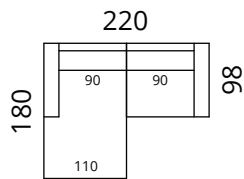

S02-25CL2SDR *

S02-3CL3SDR *

S02-35CL4SDR *

S02-3SDL1C90R *

S02-2SDL25CR *

S02-3SDL3CR *

S02-4SDL35CR *

* Additional legs in the middle

Height: 82 cm · Depth: 98 cm · Seat height: 44 cm · Seat depth: 60 cm · Armrest width: 20 cm · Armrest height: 62 cm · Leg height: 12/15 cm

* All measurements in centimetres

SOFTREND

Newman

Dimensions

S02-1DL2CR

S02-2DL25CR

S02-3DL3CR

S02-3DL35CR

S02-2CL1DR

S02-25CL2DR

S02-3CL3DR

S02-35CL3DR

S02-3DL1C90R

Newman

Dimensions

S02-1C90LC3CR

S02-3CLC1C90R

S02-2CLC2CR

S02-25CLC25CR

S02-3CLC3CR

S02-35CLC35CR