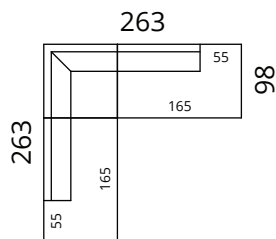

Height: 82 cm · Depth: 98 cm · Seat height: 44 cm · Seat depth: 60 cm · Armrest width: 20 cm · Armrest height: 62 cm · Leg height: 12/15 cm

* All measurements in centimetres

SOFTREND

Newman

Dimensions

S02-1DL2CR

S02-2DL25CR

S02-3DL3CR

S02-3DL35CR

S02-2CL1DR

S02-25CL2DR

S02-3CL3DR

S02-35CL3DR

S02-3DL1C90R

S02-2SDLC25CR

S02-3SDLC3CR

S02-4SDLC35CR

S02-1C90L3DR

S02-25CLC2SDR

S02-3CLC3SDR

S02-35CLC4SDR

S02-4SDLC4SDR

Newman

Dimensions

S02-1C90LC3CR

S02-3CLC1C90R

S02-2CLC2CR

S02-25CLC25CR

S02-3CLC3CR

S02-35CLC35CR