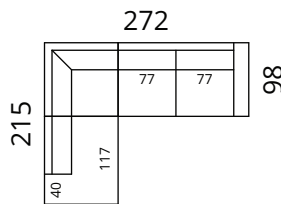

S02-25CL2SDR *

S02-3CL3SDR *

S02-35CL4SDR *

S02-3SDL1C90R *

S02-2SDL25CR *

S02-3SDL3CR *

S02-4SDL35CR *

* Additional legs in the middle

Height: 82 cm · Depth: 98 cm · Seat height: 44 cm · Seat depth: 60 cm · Armrest width: 20 cm · Armrest height: 62 cm · Leg height: 12/15 cm

* All measurements in centimetres

SOFTREND

Newman

Dimensions

S02-1DL2CR

S02-2DL25CR

S02-3DL3CR

S02-3DL35CR

S02-2CL1DR

S02-25CL2DR

S02-3CL3DR

S02-35CL3DR

S02-3DL1C90R

S02-2SDLC25CR

S02-3SDLC3CR

S02-4SDLC35CR

S02-1C90L3DR

S02-25CLC2SDR

S02-3CLC3SDR

S02-35CLC4SDR

S02-4SDLC4SDR