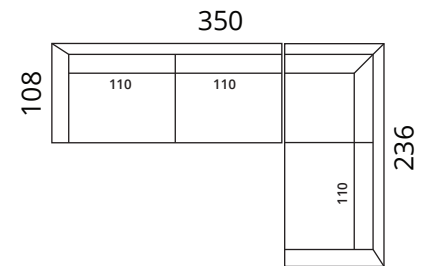

S01-3CLC1C110R

Accessories

Height: 85 cm · Depth: 108 cm · Seat height: 45 cm · Seat depth: 62 cm · Armrest width: 26 cm · Armrest height: 66 cm · Leg height: 15 cm

* All measurements in centimetres

SOFTREND