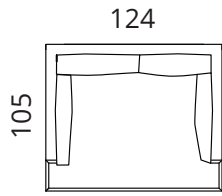

cover fully removable from both the cushions and the frame

Mac

S40-S15

S40-S25

S40-S35

S40-F

Height: 92 cm · Depth: 105; 115 cm · Seat height: 40 cm · Seat depth: 74; 84 cm · Armrest width: 9 cm · Armrest height: 67 cm · Leg height: 2,5 cm

* All measurements in centimetres

SOFTREND