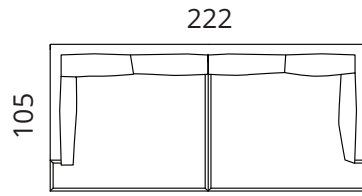

cover fully removable from both the cushions and the frame

Mac

S40-S15

S40-S25

S40-S35

S40-F

Height: 92 cm · Depth: 105; 115 cm · Seat height: 40 cm · Seat depth: 74; 84 cm · Armrest width: 9 cm · Armrest height: 67 cm · Leg height: 2,5 cm

* All measurements in centimetres

SOFTREND