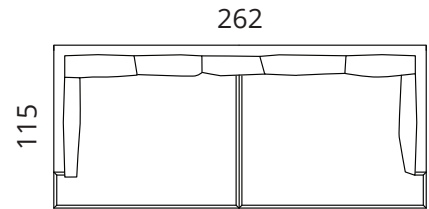

cover fully removable from both the cushions and the frame

Mac

S40-S15

S40-S25

S40-S35

S40-F

Height: 92 cm · Depth: 105; 115 cm · Seat height: 40 cm · Seat depth: 74; 84 cm · Armrest width: 9 cm · Armrest height: 67 cm · Leg height: 2,5 cm

* All measurements in centimetres

SOFTREND