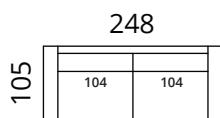

S18-S25

S18-S3

S18-F1

S18-1DL25CR

S18-2DL3CR

S18-25CLC25CR

S18-3CLC3CR

S18-25CL1DR

S18-3CL2DR

S18-25CLC25CR

S18-3CLC3CR

Height: 80 cm · Depth: 105 cm · Seat height: 42 cm · Seat depth: 62 cm · Armrest width: 20 cm · Armrest height: 57 cm · Leg height: 5 cm

* All measurements in centimetres