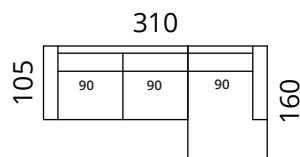

S18-S25

S18-S3

S18-F1

S18-1DL25CR

S18-2DL3CR

S18-25CLC25CR

S18-3CLC3CR

S18-25CL1DR

S18-3CL2DR

S18-25CLC25CR

S18-3CLC3CR

Height: 80 cm · Depth: 105 cm · Seat height: 42 cm · Seat depth: 62 cm · Armrest width: 20 cm · Armrest height: 57 cm · Leg height: 5 cm

* All measurements in centimetres