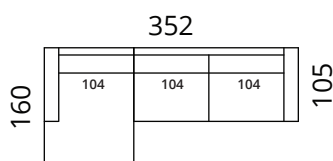

S18-S25

S18-S3

S18-F1

S18-1DL25CR

S18-2DL3CR

S18-25CLC25CR

S18-3CLC3CR

S18-25CL1DR

S18-3CL2DR

S18-25CLC25CR

S18-3CLC3CR

Height: 80 cm · Depth: 105 cm · Seat height: 42 cm · Seat depth: 62 cm · Armrest width: 20 cm · Armrest height: 57 cm · Leg height: 5 cm

* All measurements in centimetres