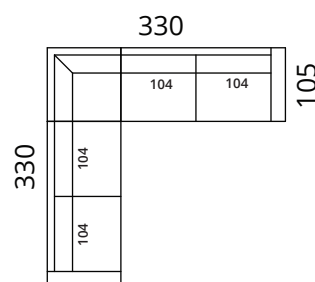

S18-S25

S18-S3

S18-F1

S18-1DL25CR

S18-2DL3CR

S18-25CLC25CR

S18-3CLC3CR

S18-25CL1DR

S18-3CL2DR

S18-25CLC25CR

S18-3CLC3CR

Height: 80 cm · Depth: 105 cm · Seat height: 42 cm · Seat depth: 62 cm · Armrest width: 20 cm · Armrest height: 57 cm · Leg height: 5 cm

* All measurements in centimetres