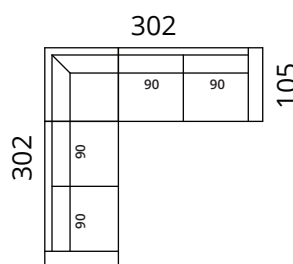

S18-S25

S18-S3

S18-F1

S18-1DL25CR

S18-2DL3CR

S18-25CLC25CR

S18-3CLC3CR

S18-25CL1DR

S18-3CL2DR

S18-25CLC25CR

S18-3CLC3CR

Height: 80 cm · Depth: 105 cm · Seat height: 42 cm · Seat depth: 62 cm · Armrest width: 20 cm · Armrest height: 57 cm · Leg height: 5 cm

* All measurements in centimetres