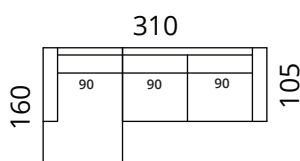

S18-S25

S18-S3

S18-F1

S18-1DL25CR

S18-2DL3CR

S18-25CLC25CR

S18-3CLC3CR

S18-25CL1DR

S18-3CL2DR

S18-25CLC25CR

S18-3CLC3CR

Height: 80 cm · Depth: 105 cm · Seat height: 42 cm · Seat depth: 62 cm · Armrest width: 20 cm · Armrest height: 57 cm · Leg height: 5 cm

* All measurements in centimetres