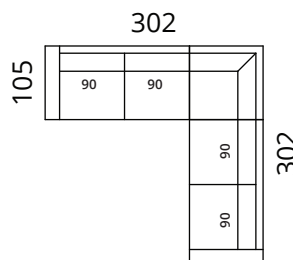

S18-S25

S18-S3

S18-F1

S18-1DL25CR

S18-2DL3CR

S18-25CLC25CR

S18-3CLC3CR

S18-25CL1DR

S18-3CL2DR

S18-25CLC25CR

S18-3CLC3CR

Height: 80 cm · Depth: 105 cm · Seat height: 42 cm · Seat depth: 62 cm · Armrest width: 20 cm · Armrest height: 57 cm · Leg height: 5 cm

* All measurements in centimetres