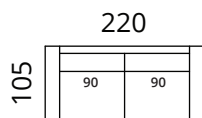

S18-S25

S18-S3

S18-F1

S18-1DL25CR

S18-2DL3CR

S18-25CLC25CR

S18-3CLC3CR

S18-25CL1DR

S18-3CL2DR

S18-25CLC25CR

S18-3CLC3CR

Height: 80 cm · Depth: 105 cm · Seat height: 42 cm · Seat depth: 62 cm · Armrest width: 20 cm · Armrest height: 57 cm · Leg height: 5 cm

* All measurements in centimetres