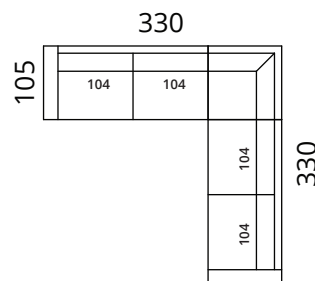

S18-S25

S18-S3

S18-F1

S18-1DL25CR

S18-2DL3CR

S18-25CLC25CR

S18-3CLC3CR

S18-25CL1DR

S18-3CL2DR

S18-25CLC25CR

S18-3CLC3CR

Height: 80 cm · Depth: 105 cm · Seat height: 42 cm · Seat depth: 62 cm · Armrest width: 20 cm · Armrest height: 57 cm · Leg height: 5 cm

* All measurements in centimetres