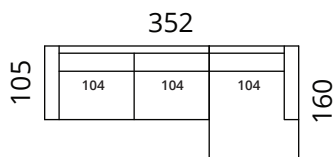

S18-S25

S18-S3

S18-F1

S18-1DL25CR

S18-2DL3CR

S18-25CLC25CR

S18-3CLC3CR

S18-25CL1DR

S18-3CL2DR

S18-25CLC25CR

S18-3CLC3CR

Height: 80 cm · Depth: 105 cm · Seat height: 42 cm · Seat depth: 62 cm · Armrest width: 20 cm · Armrest height: 57 cm · Leg height: 5 cm

* All measurements in centimetres