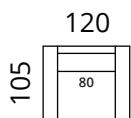

Laguuna

S18-S1