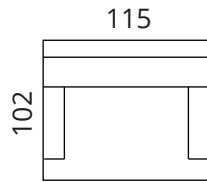

S13-S15

S13-F1

S13-S25

S13-S3

Height: 90 cm · Depth: 102 cm · Seat height: 45 cm · Seat depth: 60 cm · Armrest width: 16 cm · Armrest height: 56 cm · Leg height: 5 cm

* All measurements in centimetres

SOFTREND