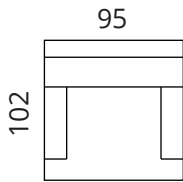

Hugo

S13-S1