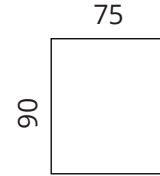

S13-S15

S13-F1

S13-S25

S13-S3

Height: 90 cm · Depth: 102 cm · Seat height: 45 cm · Seat depth: 60 cm · Armrest width: 16 cm · Armrest height: 56 cm · Leg height: 5 cm

* All measurements in centimetres

SOFTREND