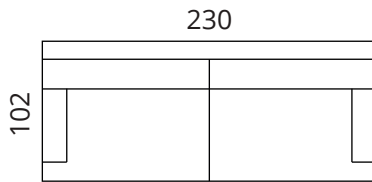

S13-S15

S13-F1

S13-S25

S13-S3

Height: 90 cm · Depth: 102 cm · Seat height: 45 cm · Seat depth: 60 cm · Armrest width: 16 cm · Armrest height: 56 cm · Leg height: 5 cm

* All measurements in centimetres

SOFTREND