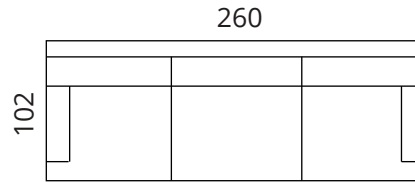

S13-S15

S13-F1

S13-S25

S13-S3

Height: 90 cm · Depth: 102 cm · Seat height: 45 cm · Seat depth: 60 cm · Armrest width: 16 cm · Armrest height: 56 cm · Leg height: 5 cm

* All measurements in centimetres

SOFTREND