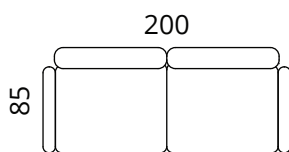

Legs

metal: chrome

Additional information

covers are not removable

SOFTREND

softrend.ee

Groovy

S55-S1

S55-F1

S55-S2

S55-S25

S55-S3

S55-DL25CR

S55-25CLDR

Height: 75 cm · Depth: 80/85 cm · Seat height: 46 cm · Seat depth: 57 cm · Armrest width: 10 cm · Armrest height: 54 cm · Leg height: 15 cm

* All measurements in centimetres