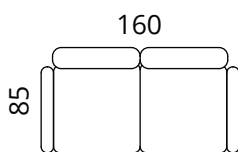

Legs

metal: chrome

Additional information

covers are not removable

SOFTREND

softrend.ee

Groovy

S55-S1

S55-F1

S55-S2

S55-S25

S55-S3

S55-DL25CR

S55-25CLDR

Height: 75 cm · Depth: 80/85 cm · Seat height: 46 cm · Seat depth: 57 cm · Armrest width: 10 cm · Armrest height: 54 cm · Leg height: 15 cm

* All measurements in centimetres