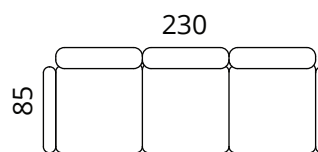

Legs

metal: chrome

Additional information

covers are not removable

SOFTREND

softrend.ee

Groovy

S55-S1

S55-F1

S55-S2

S55-S25

S55-S3

S55-DL25CR

S55-25CLDR

Height: 75 cm · Depth: 80/85 cm · Seat height: 46 cm · Seat depth: 57 cm · Armrest width: 10 cm · Armrest height: 54 cm · Leg height: 15 cm

* All measurements in centimetres