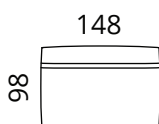

Additional information

covers are not removable

SOFTREND

softrend.ee

Don

Dimensions

Individual modules

S53-S15

S53-S2

S53-1SDRCTL

S53-1SDLKTR

Modules to combine

S53-15

S53-2

S53-F1

S53-15CL

S53-2CL

S53-CL

S53-1SDL

S53-15CR

S53-2CR

S53-CR

S53-1SDR

Additional pillows

S53-P1

S53-P2

Height: 74 cm · Depth: 98 cm · Seat height: 40 cm · Seat depth: 72 cm · Armrest width: 27 cm · Armrest height: 62 cm · Leg height: 3 cm

* All measurements in centimetres

SOFTREND

Don

Inspiration