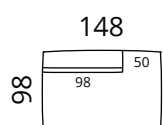

S53-2CL

S53-CL

S53-1SDL

S53-15CR

S53-2CR

S53-CR

S53-1SDR

Additional pillows

S53-P1

S53-P2

Height: 74 cm · Depth: 98 cm · Seat height: 40 cm · Seat depth: 72 cm · Armrest width: 27 cm · Armrest height: 62 cm · Leg height: 3 cm

* All measurements in centimetres

SOFTREND

Don

Inspiration