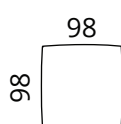

Don

Dimensions

Individual modules

Modules to combine

S53-F1

Additional pillows

Height: 74 cm · Depth: 98 cm · Seat height: 40 cm · Seat depth: 72 cm · Armrest width: 27 cm · Armrest height: 62 cm · Leg height: 3 cm

* All measurements in centimetres

SOFTREND