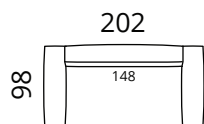

Additional information

covers are not removable

SOFTREND

softrend.ee

Don

Dimensions

Individual modules

S53-S15

S53-P1

S53-P2

Height: 74 cm · Depth: 98 cm · Seat height: 40 cm · Seat depth: 72 cm · Armrest width: 27 cm · Armrest height: 62 cm · Leg height: 3 cm

* All measurements in centimetres

SOFTREND

Don

Inspiration