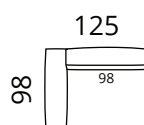

Additional information

covers are not removable

SOFTREND

softrend.ee

Don

Dimensions

Individual modules

S53-S15

S53-S2

S53-1SDRCTL

S53-1SDLKTR

Modules to combine

S53-15

S53-2

S53-F1

S53-15CL

S53-2CL

S53-CL

S53-1SDL

S53-15CR

S53-2CR

S53-CR

S53-1SDR

Additional pillows

S53-P1

S53-P2

Height: 74 cm · Depth: 98 cm · Seat height: 40 cm · Seat depth: 72 cm · Armrest width: 27 cm · Armrest height: 62 cm · Leg height: 3 cm

* All measurements in centimetres

SOFTREND

Don

Inspiration