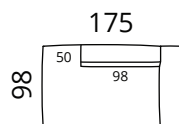

S53-1SDLKTR