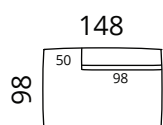

Don

Dimensions

Individual modules

Modules to combine

S53-1SDL

Additional pillows

Height: 74 cm · Depth: 98 cm · Seat height: 40 cm · Seat depth: 72 cm · Armrest width: 27 cm · Armrest height: 62 cm · Leg height: 3 cm

* All measurements in centimetres

SOFTREND