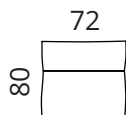

S53-2CL

S53-CL

S53-1SDL

S53-15CR

S53-2CR

S53-CR

S53-1SDR

Additional pillows

S53-P1

S53-P2

Height: 74 cm · Depth: 98 cm · Seat height: 40 cm · Seat depth: 72 cm · Armrest width: 27 cm · Armrest height: 62 cm · Leg height: 3 cm

* All measurements in centimetres

SOFTREND

Don

Inspiration