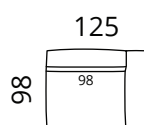

Additional information

covers are not removable

SOFTREND

softrend.ee

Don

Dimensions

Individual modules

S53-S15

S53-S2

S53-1SDRCTL

S53-1SDLKTR

Modules to combine

S53-15

S53-2

S53-F1

S53-15CL

S53-2CL

S53-CL

S53-1SDL

S53-15CR

S53-2CR

S53-CR

S53-1SDR

Additional pillows

S53-P1

S53-P2

Height: 74 cm · Depth: 98 cm · Seat height: 40 cm · Seat depth: 72 cm · Armrest width: 27 cm · Armrest height: 62 cm · Leg height: 3 cm

* All measurements in centimetres

SOFTREND

Don

Inspiration