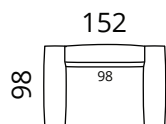

Additional information

covers are not removable

SOFTREND

softrend.ee

Don

Dimensions

Individual modules

S53-S15

S53-P1

S53-P2

Height: 74 cm · Depth: 98 cm · Seat height: 40 cm · Seat depth: 72 cm · Armrest width: 27 cm · Armrest height: 62 cm · Leg height: 3 cm

* All measurements in centimetres

SOFTREND

Don

Inspiration