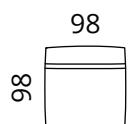

Modules to combine

S53-15