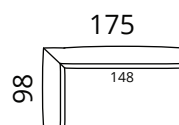

Don

Dimensions

Individual modules

Modules to combine

S53-CL

Additional pillows

Height: 74 cm · Depth: 98 cm · Seat height: 40 cm · Seat depth: 72 cm · Armrest width: 27 cm · Armrest height: 62 cm · Leg height: 3 cm

* All measurements in centimetres

SOFTREND