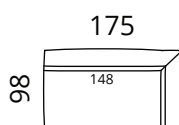

S53-2CL

S53-CL

S53-1SDL

S53-15CR

S53-2CR

S53-CR

S53-1SDR

Additional pillows

S53-P1

S53-P2

Height: 74 cm · Depth: 98 cm · Seat height: 40 cm · Seat depth: 72 cm · Armrest width: 27 cm · Armrest height: 62 cm · Leg height: 3 cm

* All measurements in centimetres

SOFTREND

Don

Inspiration