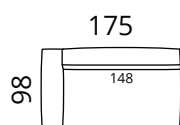

Additional information

covers are not removable

SOFTREND

softrend.ee

Don

Dimensions

Individual modules

S53-S15

S53-S2

S53-1SDRCTL

S53-1SDLKTR

Modules to combine

S53-15

S53-2

S53-F1

S53-15CL

S53-P1

S53-P2

Height: 74 cm · Depth: 98 cm · Seat height: 40 cm · Seat depth: 72 cm · Armrest width: 27 cm · Armrest height: 62 cm · Leg height: 3 cm

* All measurements in centimetres

SOFTREND

Don

Inspiration