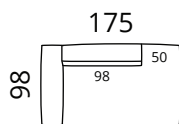

S53-1SDRCTL