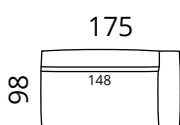

S53-2CL

S53-CL

S53-1SDL

S53-15CR

S53-2CR

S53-CR

S53-1SDR

Additional pillows

S53-P1

S53-P2

Height: 74 cm · Depth: 98 cm · Seat height: 40 cm · Seat depth: 72 cm · Armrest width: 27 cm · Armrest height: 62 cm · Leg height: 3 cm

* All measurements in centimetres

SOFTREND

Don

Inspiration