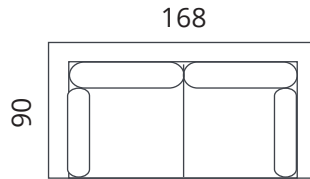

LEGS

ash, tones: whitewashed, oak, wenge

ADDITIONAL INFORMATION

cover removable from the seat and back cushions; 100% cotton lining;
option to add a headboard

SOFTREND

www.softrend.ee

Benny

Dimensions

1-S

2-S

2,5-S

3-S

All measurements in centimetres

SOFTREND

www.softrend.ee