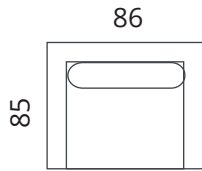

LEGS

ash, tones: whitewashed, oak, wenge

ADDITIONAL INFORMATION

cover removable from the seat and back cushions; 100% cotton lining;
option to add a headboard

SOFTREND

www.softrend.ee

Benny

Dimensions

1-S

2-S

2,5-S

3-S

All measurements in centimetres

SOFTREND

www.softrend.ee