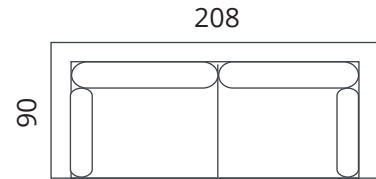

LEGS

ash, tones: whitewashed, oak, wenge

ADDITIONAL INFORMATION

cover removable from the seat and back cushions; 100% cotton lining;
option to add a headboard

SOFTREND

www.softrend.ee

Benny

Dimensions

1-S

2-S

2,5-S

3-S

All measurements in centimetres

SOFTREND

www.softrend.ee