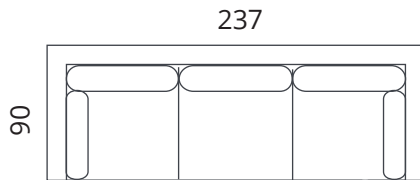

LEGS

ash, tones: whitewashed, oak, wenge

ADDITIONAL INFORMATION

cover removable from the seat and back cushions; 100% cotton lining;
option to add a headboard

SOFTREND

www.softrend.ee

Benny

Dimensions

1-S

2-S

2,5-S

3-S

All measurements in centimetres

SOFTREND

www.softrend.ee