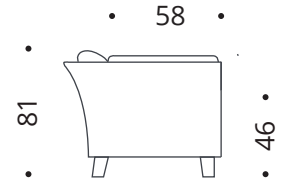

LEGS

ash, tones: whitewashed, oak, wenge

ADDITIONAL INFORMATION

cover removable from the seat and back cushions; 100% cotton lining;
option to add a headboard

SOFTREND

www.softrend.ee

Benny

Dimensions

1-S

2-S

2,5-S

3-S

All measurements in centimetres

SOFTREND

www.softrend.ee