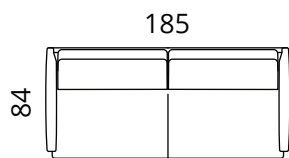

### Additional information

cover removable from the back cushions

## Dimensions

**S51-S2**

**S51-S25**

**S51-S3**

Height: 84 cm · Depth: 84 cm · Seat height: 44 cm · Seat depth: 54 cm · Armrest width: 10 cm · Armrest height: 68,5 cm · Leg height: 19,5 cm

\* All measurements in centimetres