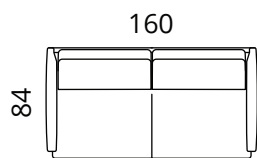

### Additional information

cover removable from the back cushions

## Dimensions

**S51-S2**

**S51-S25**

**S51-S3**

Height: 84 cm · Depth: 84 cm · Seat height: 44 cm · Seat depth: 54 cm · Armrest width: 10 cm · Armrest height: 68,5 cm · Leg height: 19,5 cm

\* All measurements in centimetres