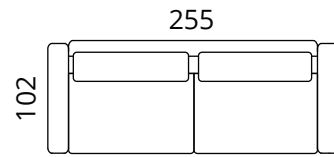

ash, tones: oak, whitewashed, wenge
metal: black

Additional information

cover removable from the seat and back cushions;
100% cotton lining

Adamson

Dimensions

S42-S2

S42-S25

S42-S3

S42-F1

Height: 82 cm · Depth: 102 cm · Seat height: 43 cm · Seat depth: 62 cm · Armrest width: 20 cm · Armrest height: 62 cm · Leg height: 17,5 cm

* All measurements in centimetres

SOFTREND