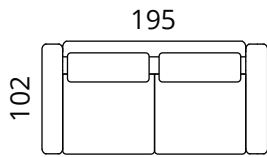

ash, tones: oak, whitewashed, wenge
metal: black

Additional information

cover removable from the seat and back cushions;
100% cotton lining

Adamson

Dimensions

S42-S2

S42-S25

S42-S3

S42-F1

Height: 82 cm · Depth: 102 cm · Seat height: 43 cm · Seat depth: 62 cm · Armrest width: 20 cm · Armrest height: 62 cm · Leg height: 17,5 cm

* All measurements in centimetres

SOFTREND