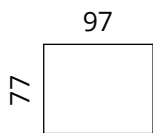

ash, tones: oak, whitewashed, wenge
metal: black

Additional information

cover removable from the seat and back cushions;
100% cotton lining

Adamson

Dimensions

S42-S2

S42-S25

S42-S3

S42-F1

Height: 82 cm · Depth: 102 cm · Seat height: 43 cm · Seat depth: 62 cm · Armrest width: 20 cm · Armrest height: 62 cm · Leg height: 17,5 cm

* All measurements in centimetres

SOFTREND