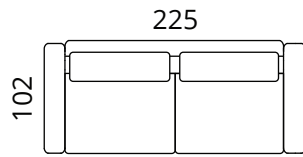

ash, tones: oak, whitewashed, wenge
metal: black

Additional information

cover removable from the seat and back cushions;
100% cotton lining

Adamson

Dimensions

S42-S2

S42-S25

S42-S3

S42-F1

Height: 82 cm · Depth: 102 cm · Seat height: 43 cm · Seat depth: 62 cm · Armrest width: 20 cm · Armrest height: 62 cm · Leg height: 17,5 cm

* All measurements in centimetres

SOFTREND