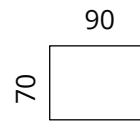

Abbott

S03-F

Height: 78 cm · Depth: 95 cm · Seat height: 40 cm · Seat depth: 60 cm · Armrest width: 17 cm · Armrest height: 59 cm · Leg height: 15 cm

* All measurements in centimetres

SOFTREND