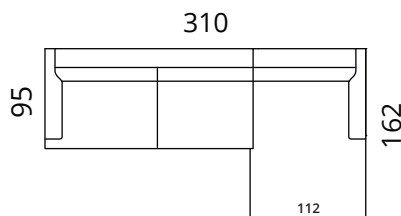

S03-1DL2CR

S03-2DL3CR

S03-2CL1DR

S03-3CL2DR

Height: 78 cm · Depth: 95 cm · Seat height: 40 cm · Seat depth: 60 cm · Armrest width: 17 cm · Armrest height: 59 cm · Leg height: 15 cm

* All measurements in centimetres