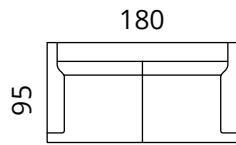

Abbott

S03-S2