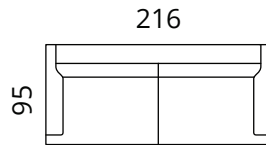

Abbott

S03-S3

Height: 78 cm · Depth: 95 cm · Seat height: 40 cm · Seat depth: 60 cm · Armrest width: 17 cm · Armrest height: 59 cm · Leg height: 15 cm

* All measurements in centimetres

SOFTREND