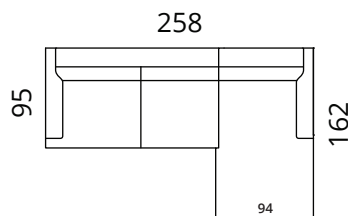

S03-1DL2CR

S03-2DL3CR

S03-2CL1DR

S03-3CL2DR

Height: 78 cm · Depth: 95 cm · Seat height: 40 cm · Seat depth: 60 cm · Armrest width: 17 cm · Armrest height: 59 cm · Leg height: 15 cm

* All measurements in centimetres