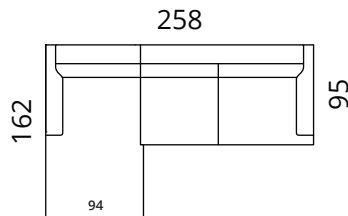

S03-1DL2CR

S03-2DL3CR

S03-2CL1DR

S03-3CL2DR

Height: 78 cm · Depth: 95 cm · Seat height: 40 cm · Seat depth: 60 cm · Armrest width: 17 cm · Armrest height: 59 cm · Leg height: 15 cm

* All measurements in centimetres