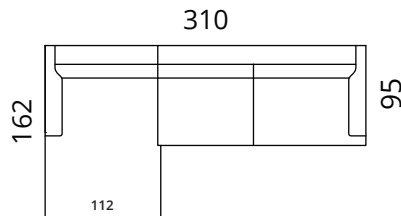

S03-1DL2CR

S03-2DL3CR

S03-2CL1DR

S03-3CL2DR

Height: 78 cm · Depth: 95 cm · Seat height: 40 cm · Seat depth: 60 cm · Armrest width: 17 cm · Armrest height: 59 cm · Leg height: 15 cm

* All measurements in centimetres